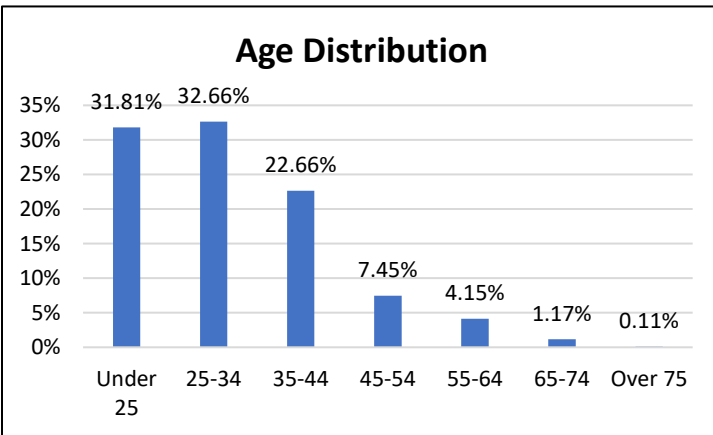

Pretrial Services Weekly Report

Electronic Monitoring Population Demographics 8/4/2023

Curfew Only population:	890
Bischof Law Only population:	699
Cases with Curfew and Bischof Law Supervision*	50

Curfew

Bischof Law

* 50 individuals are supervised under Curfew and Bischof Law. These individuals are reflected in both the Curfew and Bischof Law graphs