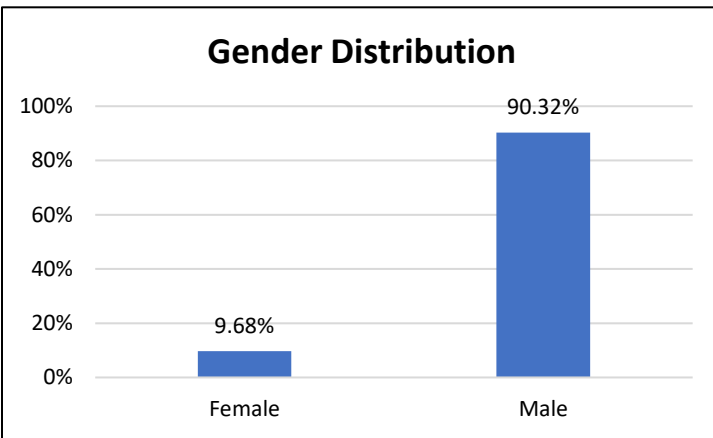

Pretrial Services Weekly Report

Electronic Monitoring Population Demographics 8/4/2023

Curfew Only population:	890
Bischof Law Only population:	699
Cases with Curfew and Bischof Law Supervision*	50

Curfew

Bischof Law

* 50 individuals are supervised under Curfew and Bischof Law. These individuals are reflected in both the Curfew and Bischof Law graphs