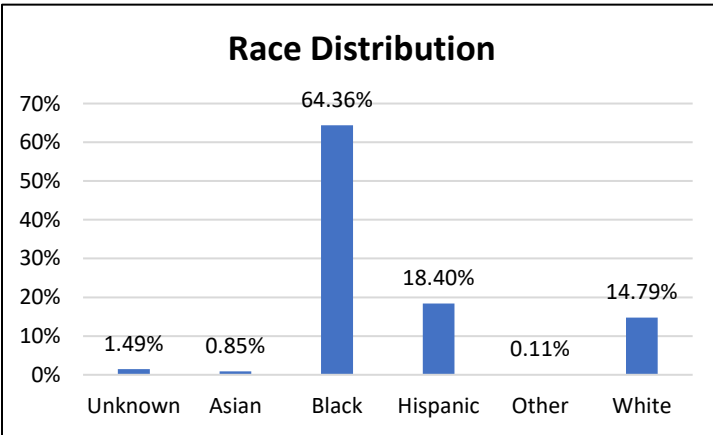

Pretrial Services Weekly Report

Electronic Monitoring Population Demographics 8/4/2023

Curfew Only population:	890
Bischof Law Only population:	699
Cases with Curfew and Bischof Law Supervision*	50

Curfew

Bischof Law

* 50 individuals are supervised under Curfew and Bischof Law. These individuals are reflected in both the Curfew and Bischof Law graphs