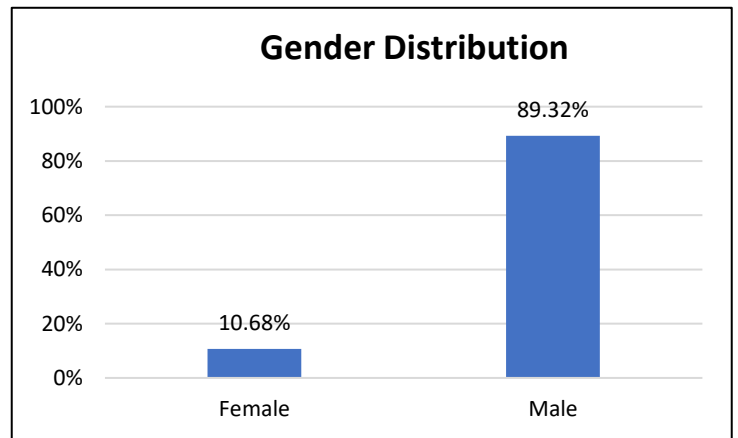

Pretrial Services Weekly Report

Electronic Monitoring Population Demographics 8/4/2023

Curfew Only population:	890
Bischof Law Only population:	699
Cases with Curfew and Bischof Law Supervision*	50

Curfew

Bischof Law

* 50 individuals are supervised under Curfew and Bischof Law. These individuals are reflected in both the Curfew and Bischof Law graphs