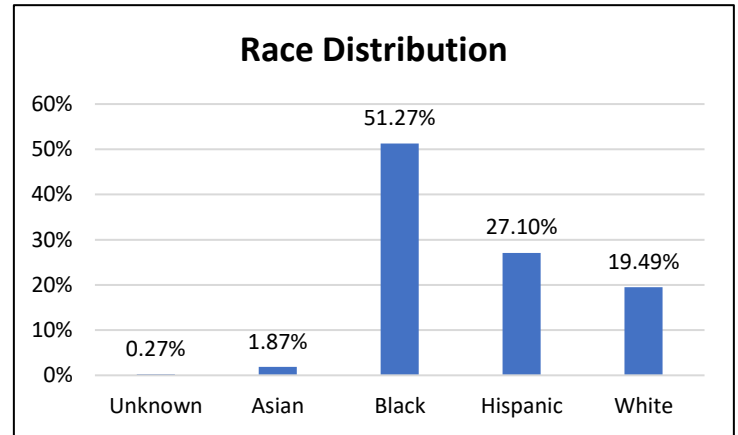

Pretrial Services Weekly Report

Electronic Monitoring Population Demographics 8/4/2023

Curfew Only population:	890
Bischof Law Only population:	699
Cases with Curfew and Bischof Law Supervision*	50

Curfew

Bischof Law

* 50 individuals are supervised under Curfew and Bischof Law. These individuals are reflected in both the Curfew and Bischof Law graphs