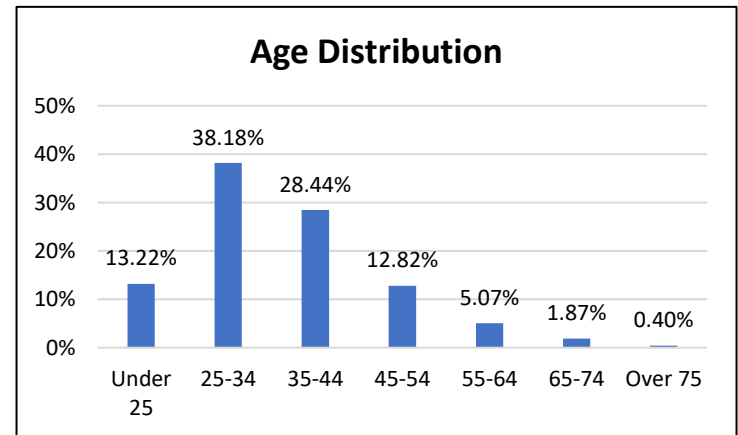

Pretrial Services Weekly Report

Electronic Monitoring Population Demographics 8/4/2023

Curfew Only population:	890
Bischof Law Only population:	699
Cases with Curfew and Bischof Law Supervision*	50

Curfew

Bischof Law

* 50 individuals are supervised under Curfew and Bischof Law. These individuals are reflected in both the Curfew and Bischof Law graphs